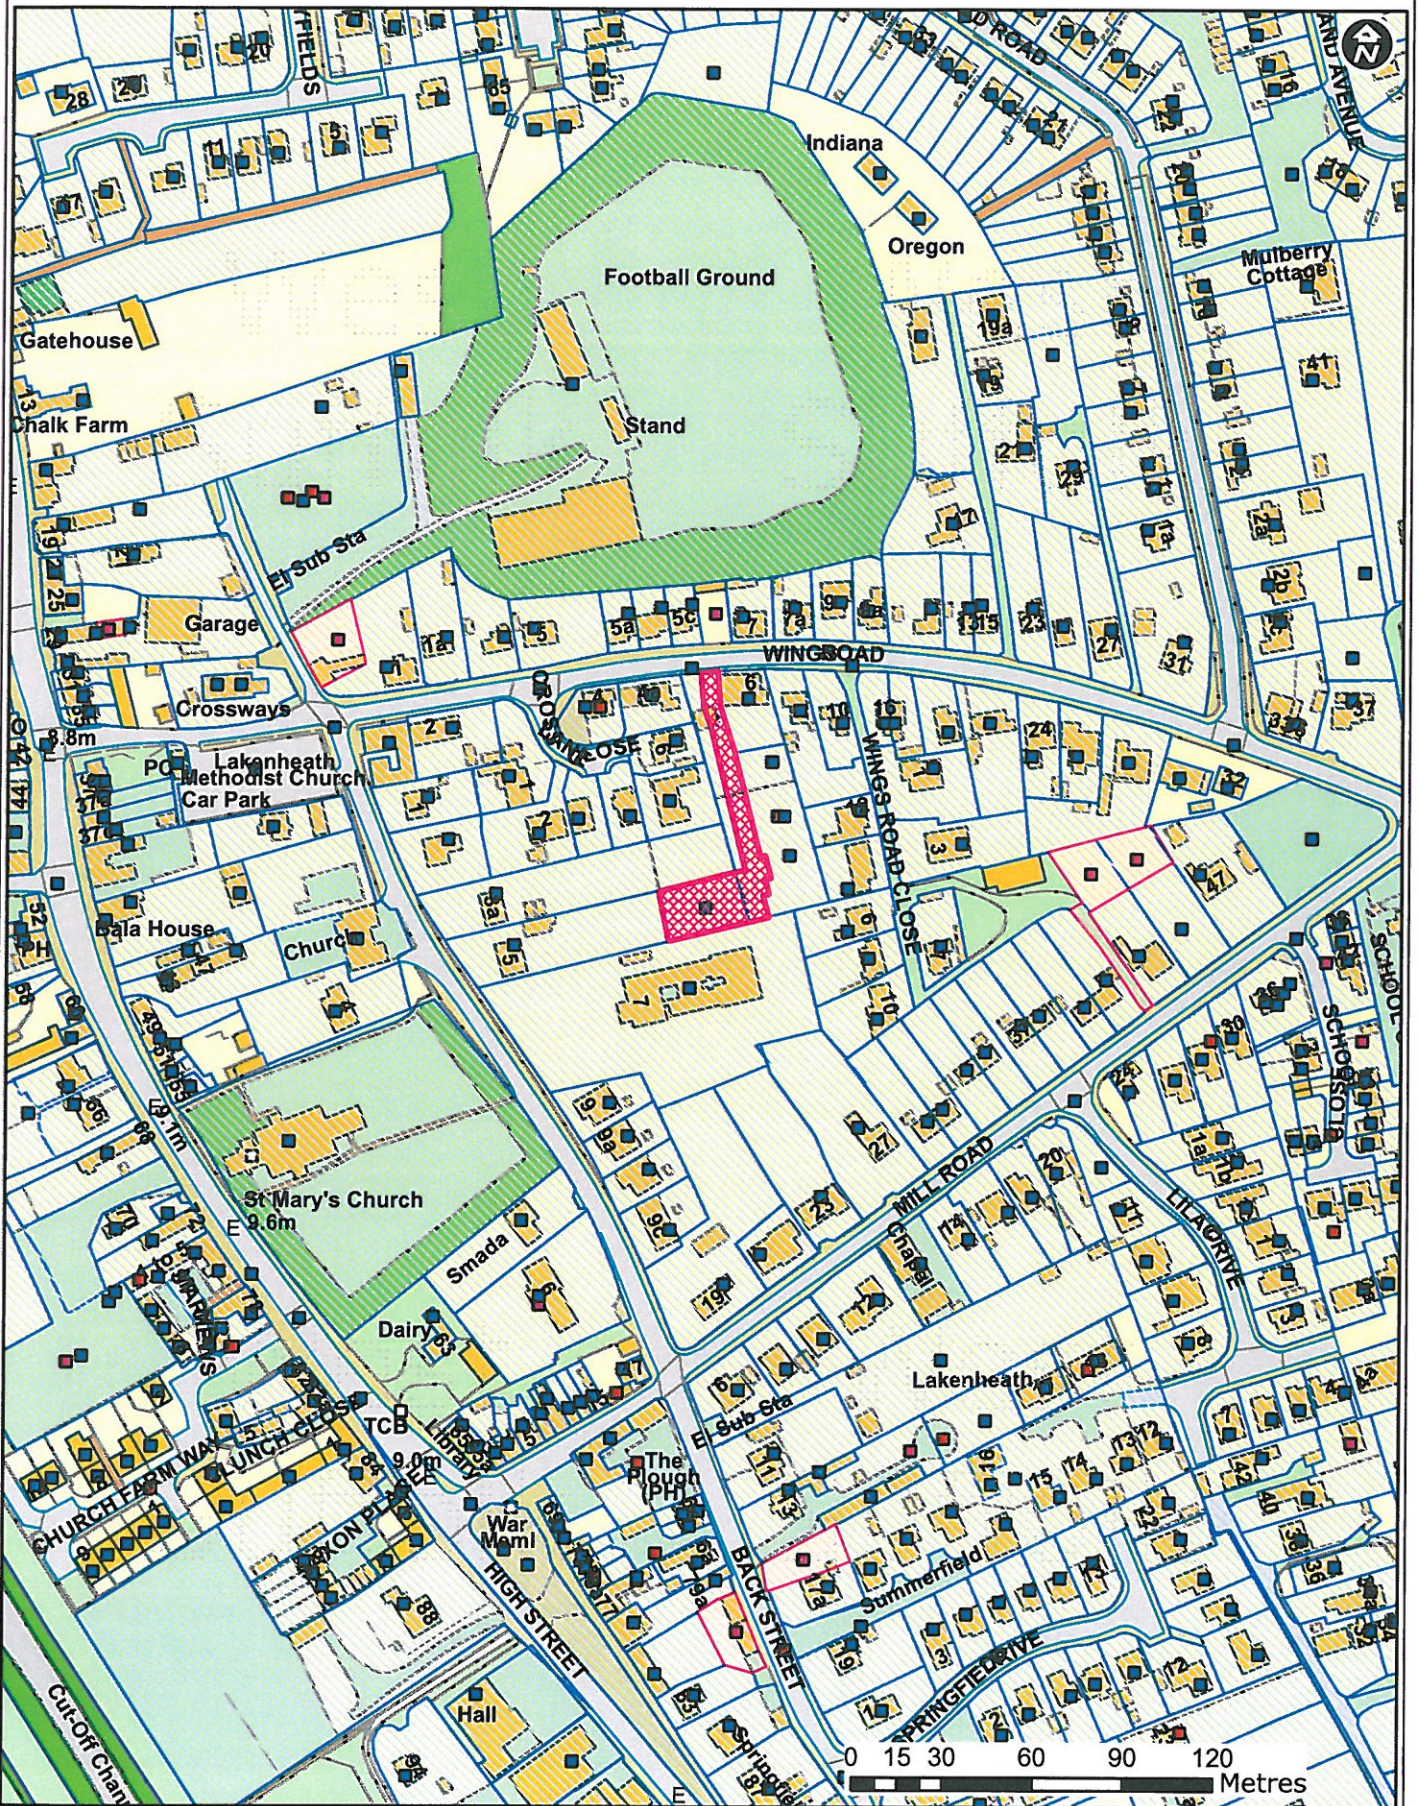

DC.14.2244.FUL

4 Dove Close, Lakenheath

Forest Heath - St Edmundsbury

West Suffolk
working together

© Crown Copyright and database rights 2015 Ordnance Survey 100019675/100023282. You are not permitted to copy, sub-license, distribute or sell any of this data to third parties in any form. Use of this data is subject to terms and conditions. See www.westsuffolk.gov.uk/disclaimer.cfm.

Scale: 1:2,500
Date: 19/03/2015